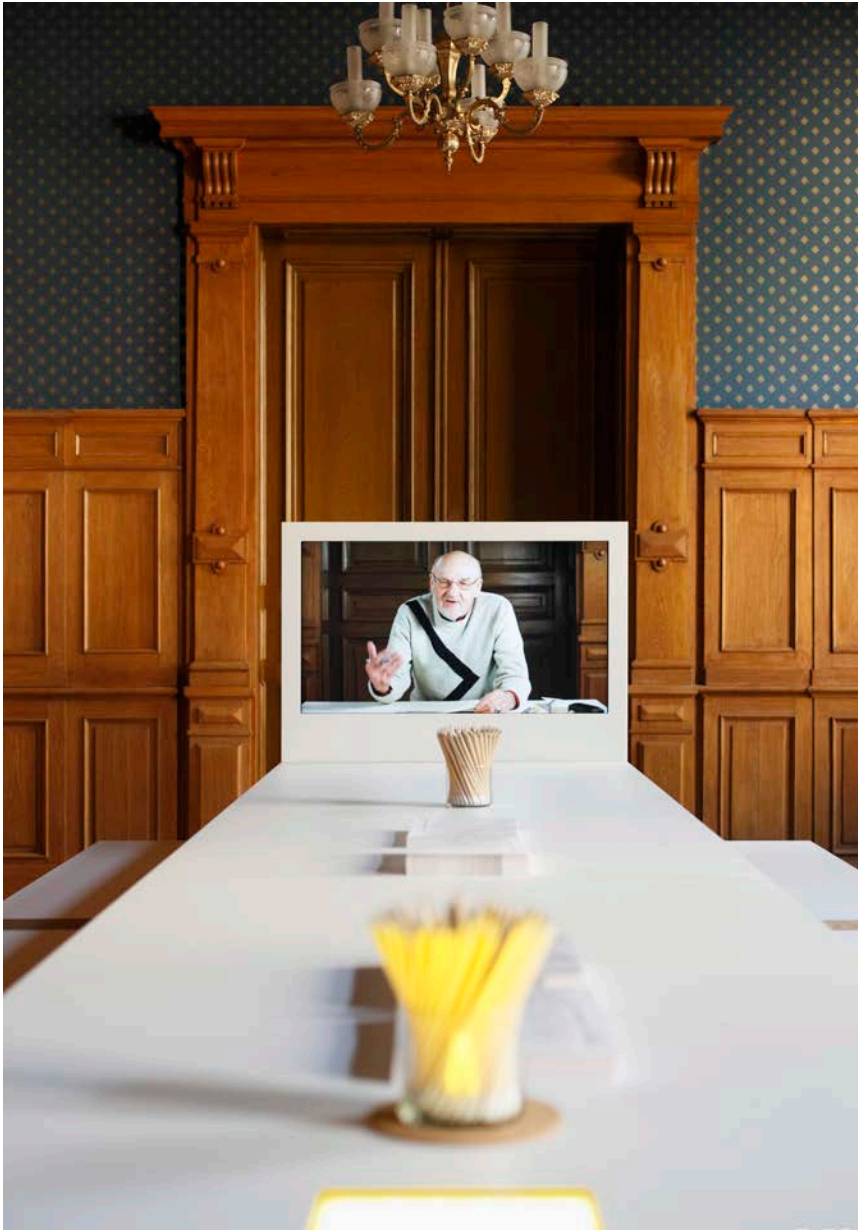

TELEPRESENCE

VIRTUAL MEETING

solavi®

CESIS CASTLE STORY

MULTIMEDIAL EXPERIENCE – HISTORY AND FUTURE

solavi®

An aerial photograph of a town with a castle in the center. The town is surrounded by green trees and has many buildings with red roofs. The castle is a large, light-colored building with a central tower. The text "Multimedial story of Cesis castle" is overlaid on the image in white. The background is a blurred aerial view of a town with a castle in the center. The town is surrounded by green trees and has many buildings with red roofs. The castle is a large, light-colored building with a central tower. The text "Multimedial story of Cesis castle" is overlaid on the image in white.