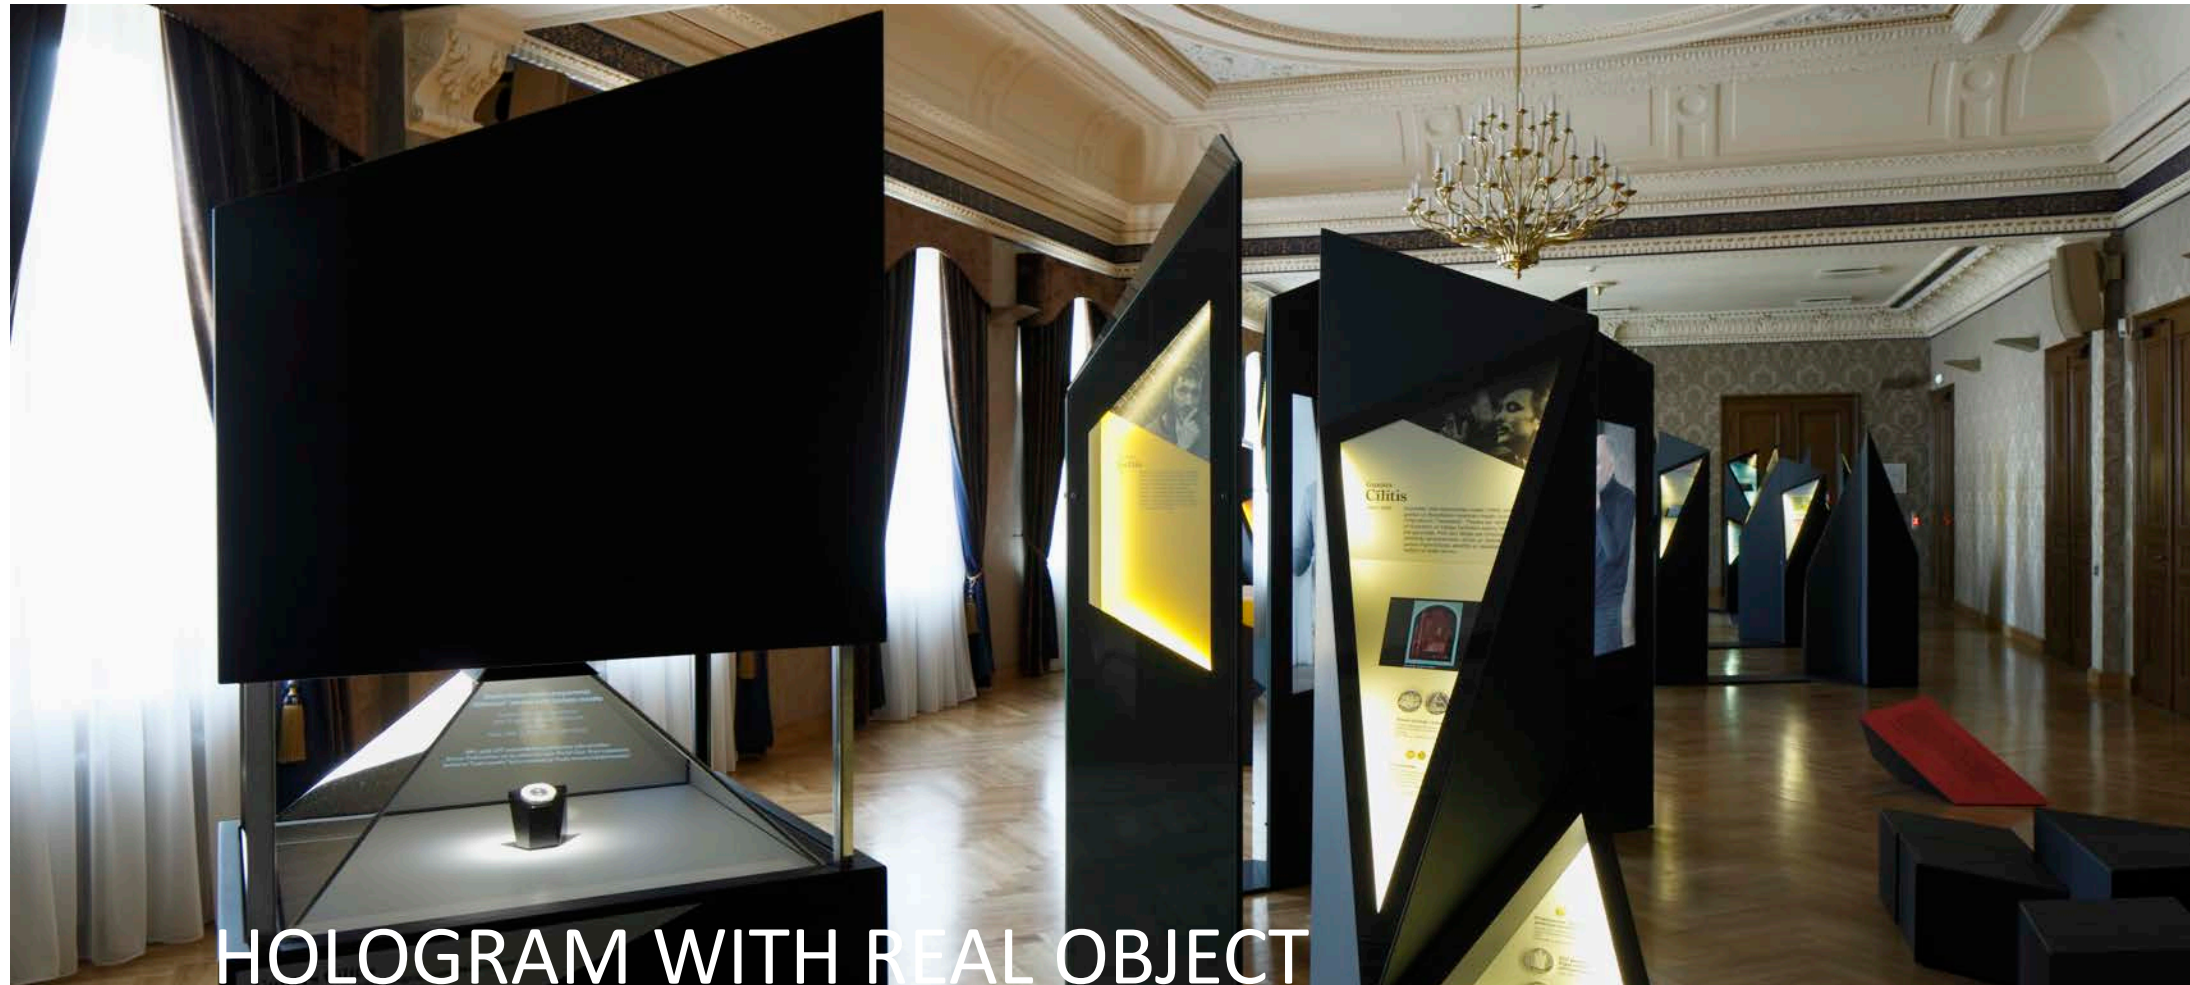

HOLOGRAM WITH REAL OBJECT

3D-PRISM

solavi®